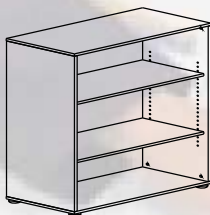

WARRANTY

- 3 Years
- Covers Material & Workmanship
- Does not cover misuse or abuse